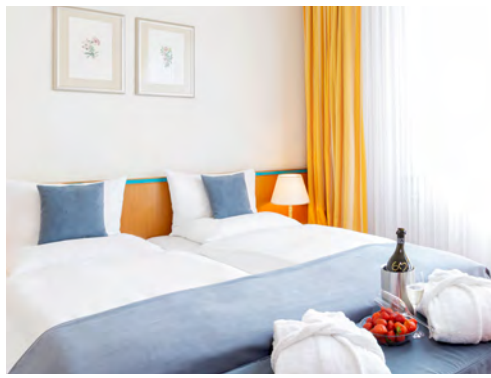

Dorint · Hotel · Leipzig · Kapazitäten der Tagungsräume / Meeting Room Capacity

Raumbezeichnung Room	Fläche m² Area m²	Höhe m Height m	Länge m Length m	Breite m Width m	Kino Theatre	Parlament Classroom	Kabarett Cabaret	U-Form U-shape	Bankett Banquet
Brockhaus 1	80	3,0	12,0	7,0	70	40	24	25	40
Brockhaus 2	70	3,0	9,0	7,0	55	35	18	20	40
Brockhaus 1 + 2	160	3,0	22,0	7,0	150	100	50	50	100
Kiepenheuer	50	3,0	7,0	7,0	35	20	-	15	-
Brockhaus 2 + Kiepenheuer	100	3,0	14,0	7,0	90	45	-	30	60
Reclam 1**	60	3,0	12,0	5,0	40	25	-	20	30
Reclam 2**	85	3,0	12,0	7,0	70	40	24	26	40
Reclam 3	108	3,0	14,0	8,0	80	50	30	32	60
Reclam 1** + 2**	145	3,0	12,0	12,0	110	60	48	32	90
Reclam 2** + 3	193	3,0	15,0	13,0	150	100	54	35	110
Reclam 1** + 2** + 3	250	3,0	20,0	12,0	220	150	84	60	140
Gutenberg	37	3,0	7,0	5,0	25	15	-	12	-
Edition Peters	32	3,0	6,0	5,0	20	12	-	8	-
Boardroom Baedeker*** (4.OG)	55	2,7	8,4	6,5	-	-	-	-	-

** Pkw-befahrbar / with drive-in facility · *** feste Blockbestuhlung für 12 Personen / Fixed conference style seating for 12 persons

Erdgeschoss · Ground floor

- Fenster
  Windows
- Türen
  Doors
- Mobile Trennwände
  Flexible partition walls
- Leinwände
  Screens
- Säulen
  Pillars
- Kaffeepausenbereich
  Coffee break area
- Bar